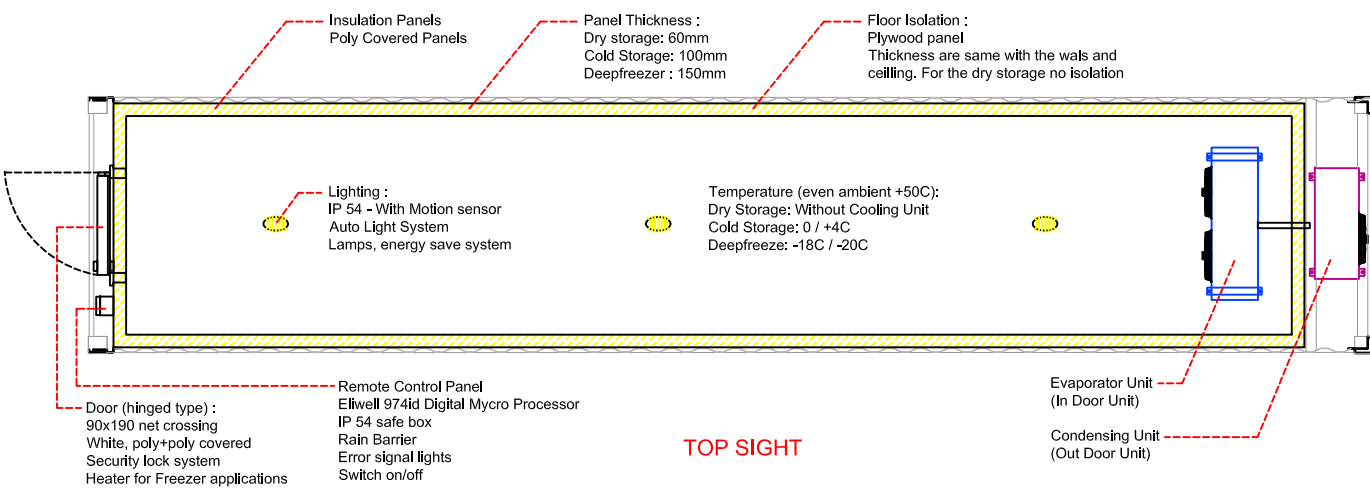

40 FT CONTAINERIZED STORAGES

forklift pocket :
36 x11,5cm

LEFT SIGHT

BACK SIGHT

TOP SIGHT

FRONT SIGHT