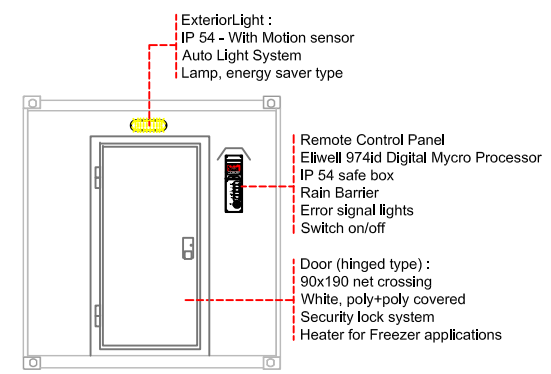

40 FT CONTAINERIZED STORAGES

forklift pocket :
36 x11,5cm

LEFT SIGHT

BACK SIGHT

TOP SIGHT

FRONT SIGHT