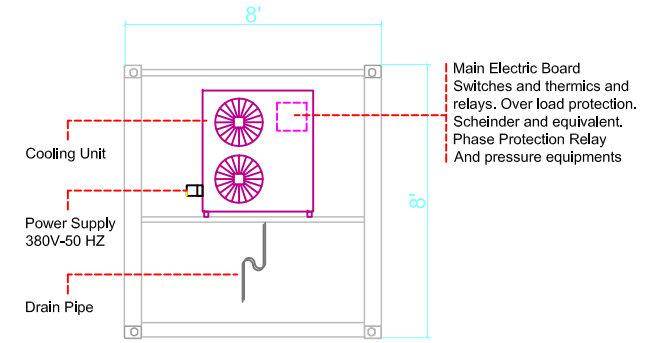

40 FT CONTAINERIZED STORAGES

forklift pocket :
36 x11,5cm

LEFT SIGHT

BACK SIGHT

TOP SIGHT

FRONT SIGHT