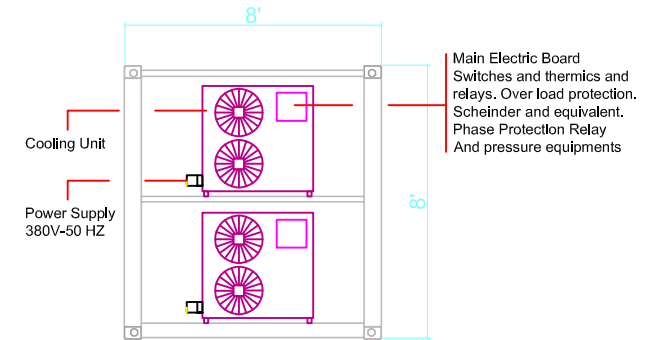

40 FT CONTAINERIZED STORAGE 2 ROOM

forklift pocket :
36 x11,5cm

LEFT SIGHT

BACK SIGHT

TOP SIGHT

FRONT SIGHT