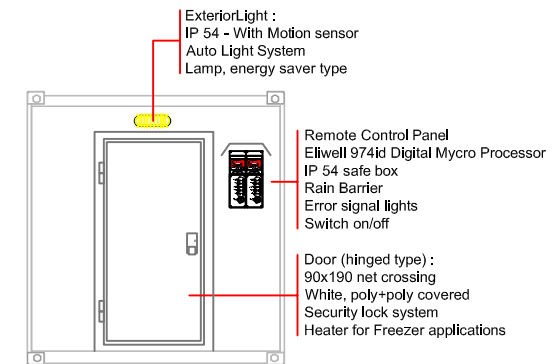

40 FT CONTAINERIZED STORAGE 2 ROOM

forklift pocket :
36 x11,5cm

LEFT SIGHT

BACK SIGHT

TOP SIGHT

FRONT SIGHT