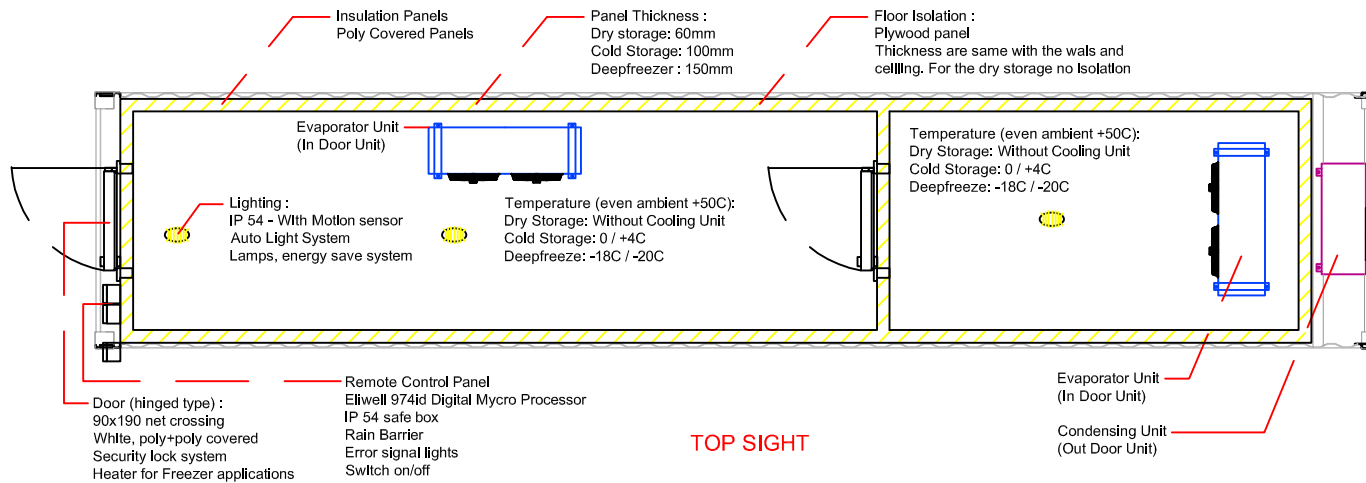

40 FT CONTAINERIZED STORAGE 2 ROOM

forklift pocket :
36 x11,5cm

LEFT SIGHT

BACK SIGHT

TOP SIGHT

FRONT SIGHT